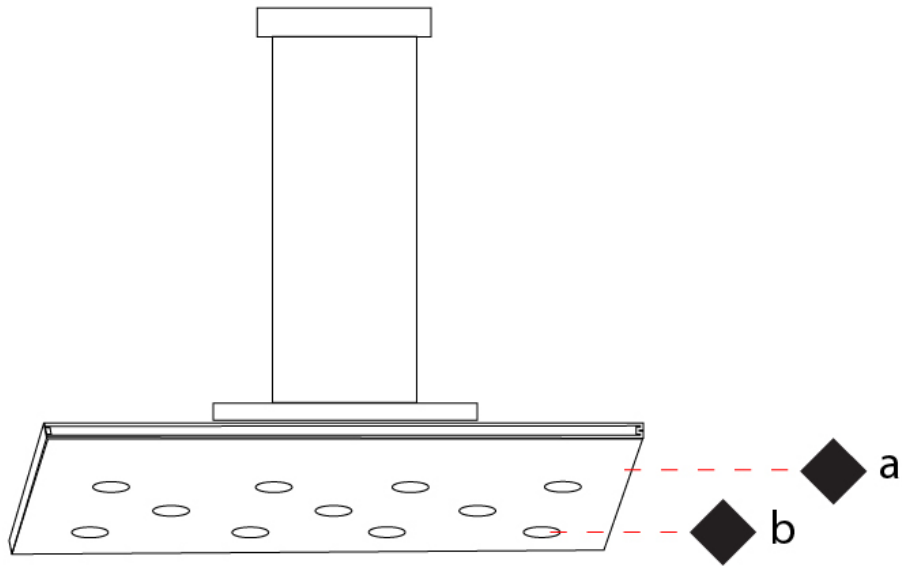

POP 11 LIGHT SUSPENSION

D41037-

PROJECT

TYPE

SPECIFIER

QUANTITY

DATE

D